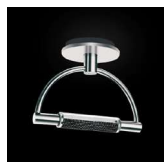

Gradiminisoffitto led

opalescente

28,5 cm
7²/₄"

22 cm
8⁵/₈"

Ø 22 cm
Ø 4³/₄"

	luminaire
materials	steel, zama, borosilicate glass
environment	interiors
mounting location	ceiling
emission	indirect light
weight	0,6 kg
voltage	230V
ballast	dimmable electronic integrated
dimmer	phase-cut
insulation class	2
IP classification	IP20
certifications	CE (pending)
design	Franco Bettonica, Mario Melocchi, 2990/2025

	light source
source	LED
number of led	2
power	2x6W
luminous flux	2x750 lm
colour temperature	2.800K
energy label	

versions

Gradiminisoffitto led retinato chrome
cod 518L

Gradiminisoffitto led retinato satin nickel-plated
cod 520L

Gradiminisoffitto led opalescente chrome
cod 529L

Gradiminisoffitto led opalescente satin nickel-plated
cod 589L

Gradiminisoffitto led tuttopalescente chrome
cod 583L

Gradiminisoffitto led tuttopalescente satin nickel-plated
cod 585L